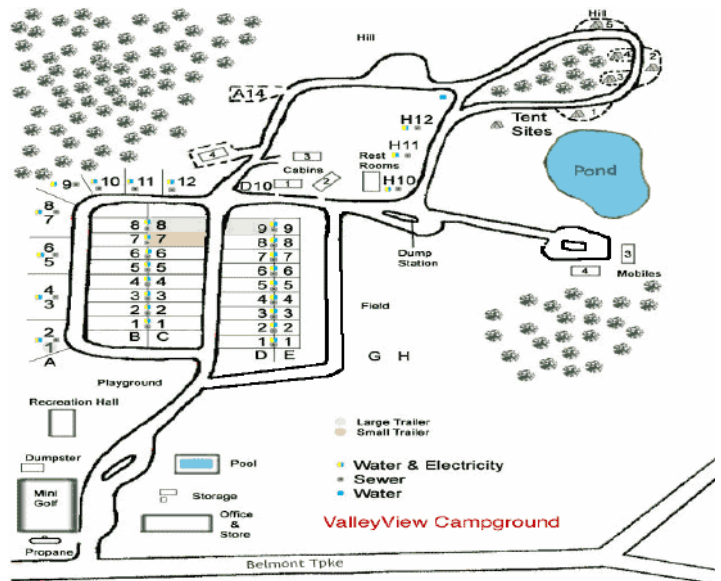

Mobile Food vendor & Bake Sale

Directions:

Take route 6 from Honesdale or Carbondale to Waymart intersection with rte 296.

Visit the campground facilities .

North, 7 miles to Valley View Campground 1576 Belmont Pike. Tel 570 448 2268.